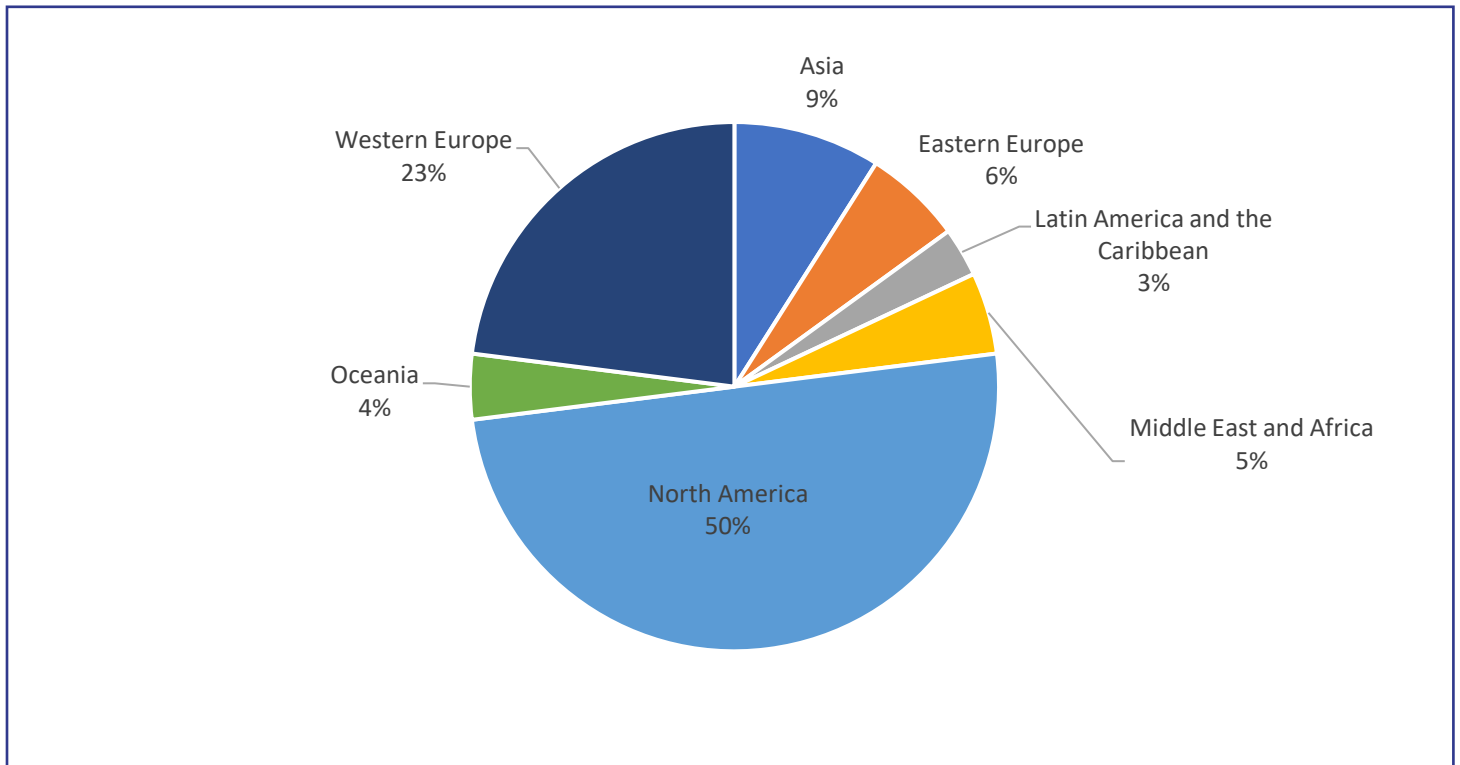

ICF Membership by Region

Breakdown of ICF Members by region, country/territory:

Region	Members
Asia	4,792
BANGLADESH	2
BRUNEI	4
CAMBODIA	6
CHINA	428
HONG KONG	330
INDIA	964
INDONESIA	202
JAPAN	750
KYRGYZSTAN	21
MACAU	2
MALAYSIA	230
MALDIVES	2
MONGOLIA	6
MYANMAR	1
NEPAL	1
PAKISTAN	10
PHILIPPINES	187
SINGAPORE	871
SOUTH KOREA	302