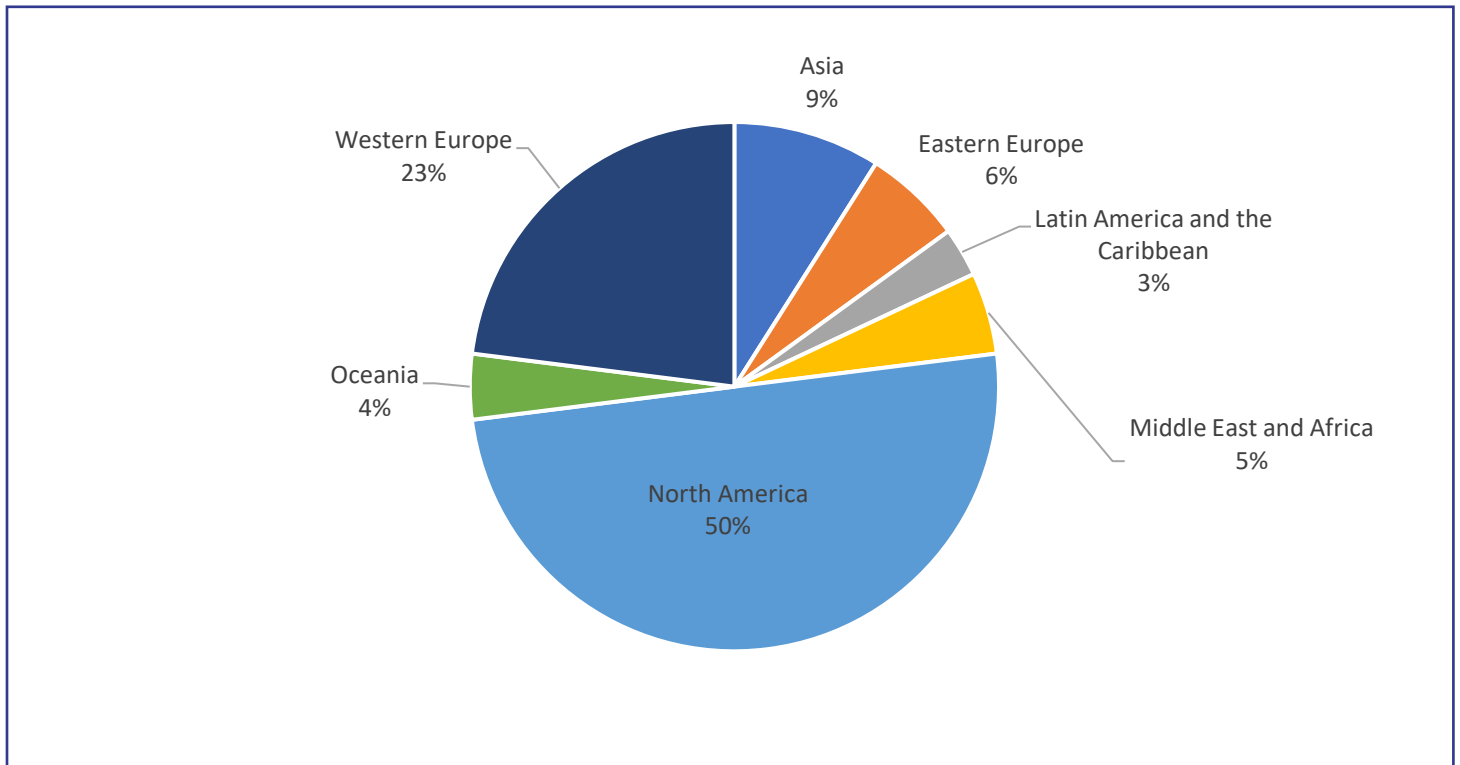

ICF Membership by Region

Breakdown of ICF Members by region, country/territory:

Asia	4,681
BANGLADESH	2
BRUNEI	4
CAMBODIA	6
CHINA	414
HONG KONG	319
INDIA	930
INDONESIA	201
JAPAN	743
KYRGYZSTAN	21
MACAU	2
MALAYSIA	224
MALDIVES	2
MONGOLIA	6
NEPAL	1
PAKISTAN	10
PHILIPPINES	185
SINGAPORE	855
SOUTH KOREA	294
SRI LANKA	33