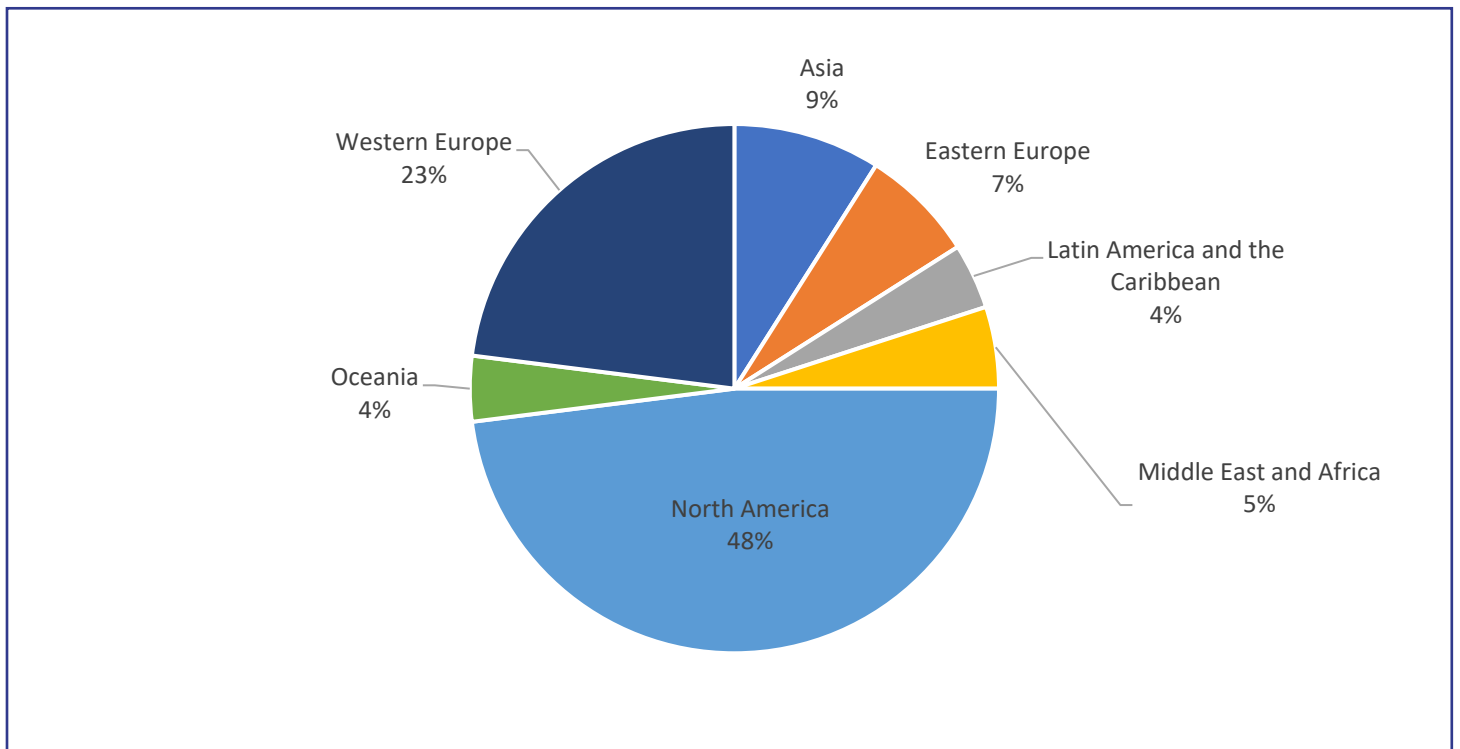

ICF Membership by Region

Breakdown of ICF Members by region, country/territory:

Asia	5,407
BANGLADESH	5
BHUTAN	1
BRUNEI	3
CAMBODIA	6
CHINA	590
EAST TIMOR	1
HONG KONG	341
INDIA	1,132
INDONESIA	214
JAPAN	727
KYRGYZSTAN	4
LAOS	1
MACAU	2
MALAYSIA	228
MALDIVES	1
MONGOLIA	8
NEPAL	1
PAKISTAN	16
PHILIPPINES	213
SINGAPORE	964