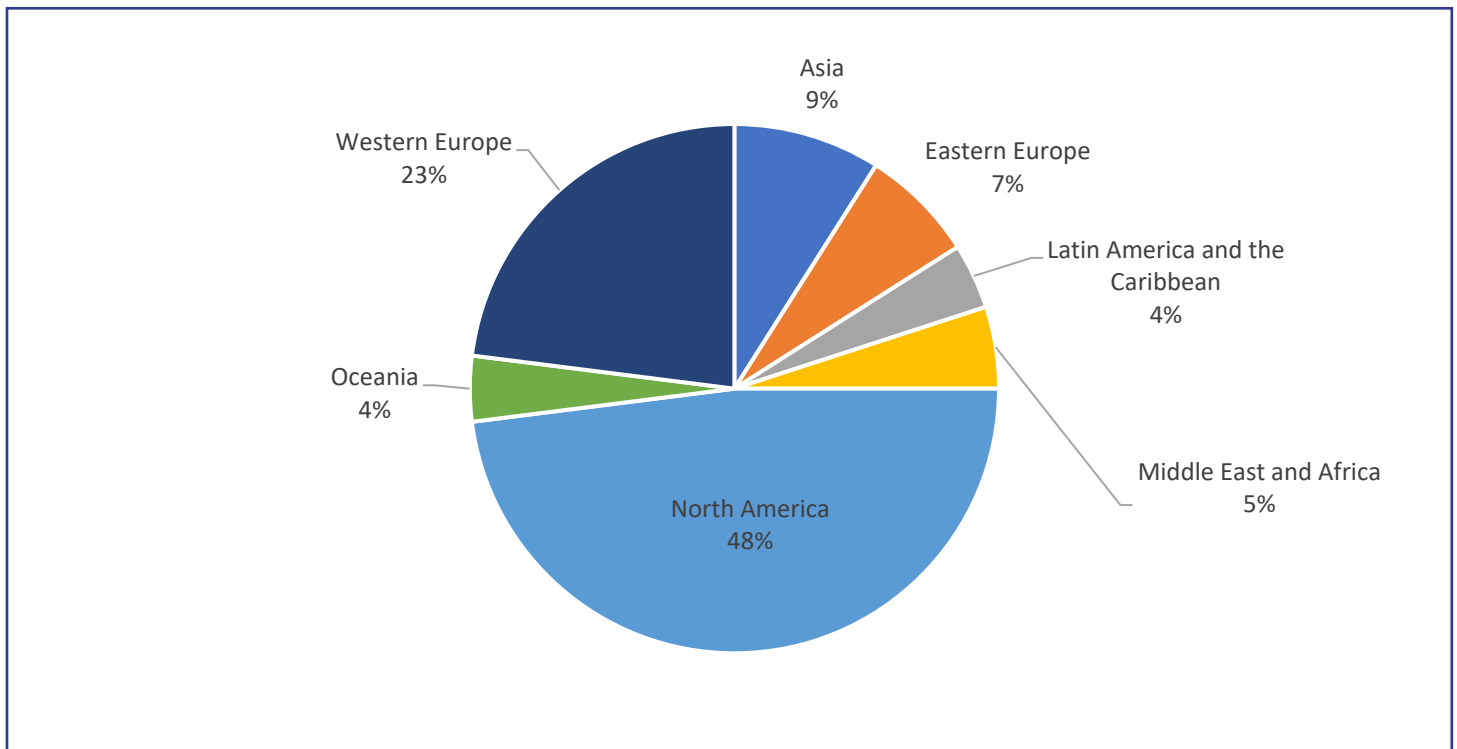

ICF Membership by Region

Breakdown of ICF Members by region, country/territory:

Asia	5,316
BANGLADESH	5
BHUTAN	1
BRUNEI	3
CAMBODIA	6
CHINA	581
EAST TIMOR	1
HONG KONG	335
INDIA	1,115
INDONESIA	208
JAPAN	711
KYRGYZSTAN	3
LAOS	1
MACAU	2
MALAYSIA	226
MALDIVES	1
MONGOLIA	7
NEPAL	1
PAKISTAN	16
PHILIPPINES	213
SINGAPORE	941