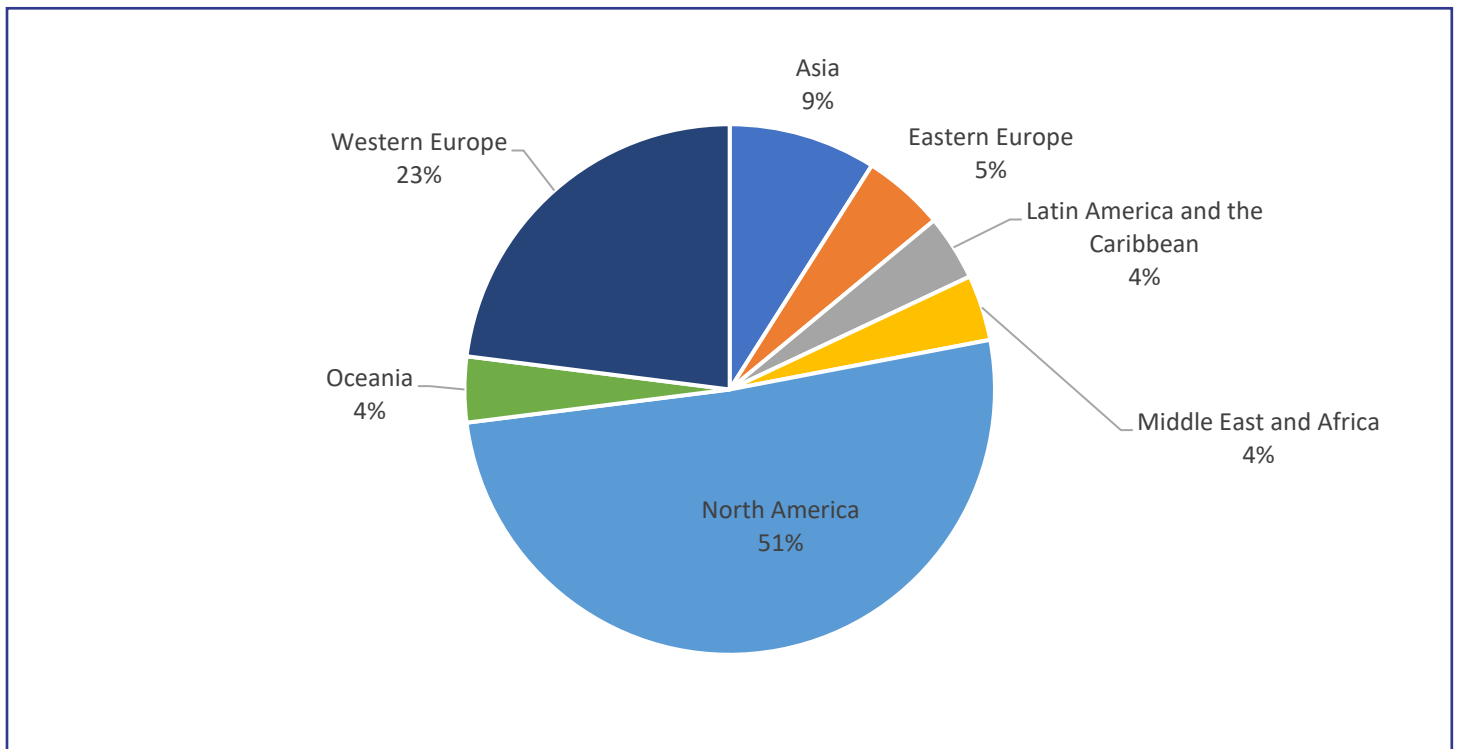

ICF Membership by Region

Breakdown of ICF Members by region, country/territory:

Asia	4,031
BANGLADESH	4
BHUTAN	1
BRUNEI	2
CAMBODIA	5
CHINA	375
EAST TIMOR	1
HONG KONG	277
INDIA	757
INDONESIA	171
JAPAN	525
KYRGYZSTAN	1
LAOS	1
MACAU	2
MALAYSIA	201
MALDIVES	1
MONGOLIA	6
NEPAL	1
PAKISTAN	13