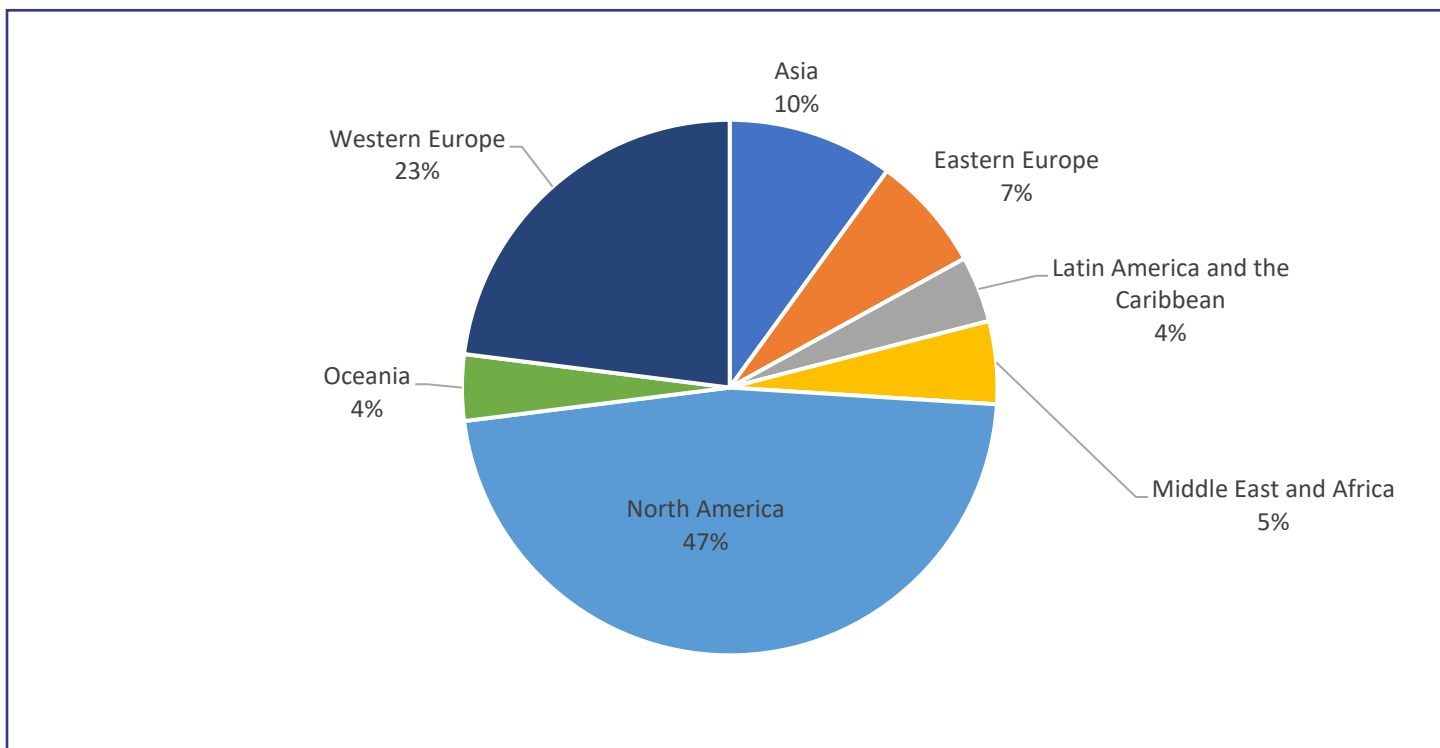

ICF Membership by Region

Breakdown of ICF Members by region, country/territory:

Region	Members
Asia	5,333
BANGLADESH	8
BHUTAN	1
BRUNEI	4
CAMBODIA	7
CHINA	678
EAST TIMOR	1
HONG KONG	344
INDIA	1,201
INDONESIA	216
JAPAN	597
LAOS	1
MACAU	3
MALAYSIA	218
MONGOLIA	6
NEPAL	1
PAKISTAN	10
PHILIPPINES	181
SINGAPORE	963
SOUTH KOREA	301
SRI LANKA	37