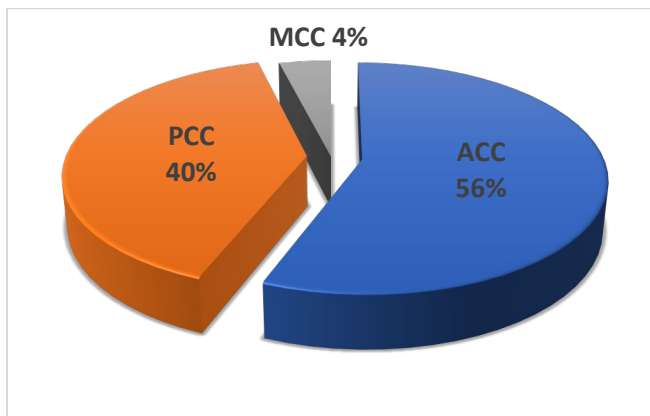

Membership and Credentialing Fact Sheet

March 2021

For assistance with media or press requests, please contact the ICF Communications team at icfpr@coachingfederation.org or +1.859.219.358

In 2020, the International Coaching Federation (ICF) celebrates 25 years as the global organization for coaches and coaching. ICF is dedicated to advancing the coaching profession by setting high ethical standards, providing independent certification, and building a worldwide network of

credentialed coaches across a variety of coaching disciplines.

ICF defines coaching as partnering with clients in a thought-provoking and creative process that inspires them to maximize their personal and professional potential.

ICF Credentialing

There are currently 33,287* coaches in 136 countries and territories who hold one of three ICF Credentials.

- 18,628 Associate Certified Coaches (ACC)
- 13,332 Professional Certified Coaches (PCC)
- 1,327 Master Certified Coaches (MCC)

**This number is subject to frequent change.*

Chapters

ICF has more than 143 [Chapters](#) in more than 80 countries and territories.

ICF Membership Growth

- 1999 - 2,122 members (based in North America)
- 2000 - 3,240 members
- 2001 - 4,691 members
- 2002 - 5,285 members
- 2003 - 6,791 members
- 2004 - 7,912 members
- 2005 - 9,041 members
- 2006 - 11,100 members
- 2007 - 13,400 members
- 2008 - 15,800 members
- 2009 - 15,949 members
- 2010 - 17,648 members
- 2011 - 19,127 members
- 2012 - 20,222 members
- 2013 - 22,135 members
- 2014 - 24,100 members
- 2015 - 26,476 members
- 2016 - 29,298 members
- 2017 - 30,578 members
- 2018 - 33,739 members
- 2019 - 33,594 members
- 2020 - 39,787 members