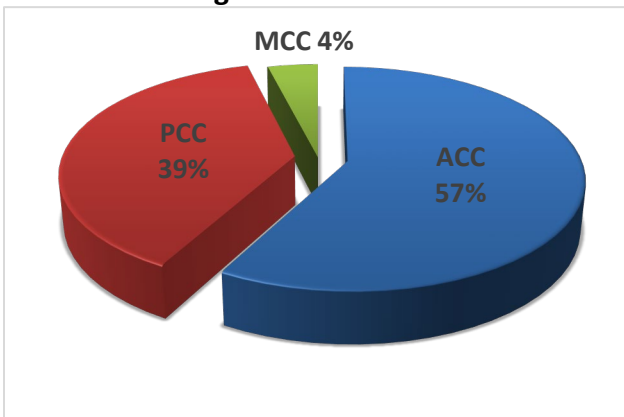

For assistance with media or press requests, please contact the ICF Communications Team at ICFpr@coachfederation.org or +1.859.219.3580

In 2020, the International Coaching Federation (ICF) celebrates 25 years as the global organization for coaches and coaching. ICF is dedicated to advancing the coaching profession by setting high ethical standards, providing independent certification, and building a worldwide network of credentialed coaches across a variety of coaching disciplines.

ICF defines coaching as partnering with clients in a thought-provoking and creative process that inspires them to maximize their personal and professional potential.

ICF Credentialing

There are currently **35,203*** coaches in 134 countries and territories who hold one of three ICF Credentials.

- 19,947 Associate Certified Coaches (ACC)
- 13,907 Professional Certified Coaches (PCC)
- 1,349 Master Certified Coaches (MCC)

**This number is subject to change frequently.*

Chapters

ICF has more than 143 [Chapters](#) in more than 80 countries and territories.

ICF Membership growth

- 1999 — 2,122 members (based in North America)
- 2000 — 3,240 members

- 2001 — 4,691 members
- 2002 — 5,825 members
- 2003 — 6,791 members
- 2004 — 7,912 members
- 2005 — 9,041 members
- 2006 — 11,100 members
- 2007 — 13,400 members
- 2008 — 15,800 members
- 2009 — 15,949 members
- 2010 — 17,648 members
- 2011 — 19,127 members
- 2012 — 20,222 members
- 2013 — 22,135 members
- 2014 — 24,100 members
- 2015 — 26,476 members
- 2016 — 29,198 members
- 2017 — 30,578 members
- 2018 — 33,739 members
- 2019 — 35,594 members
- 2020 — 35,594 members
- **January — 41,741* members in 149 countries and territories**