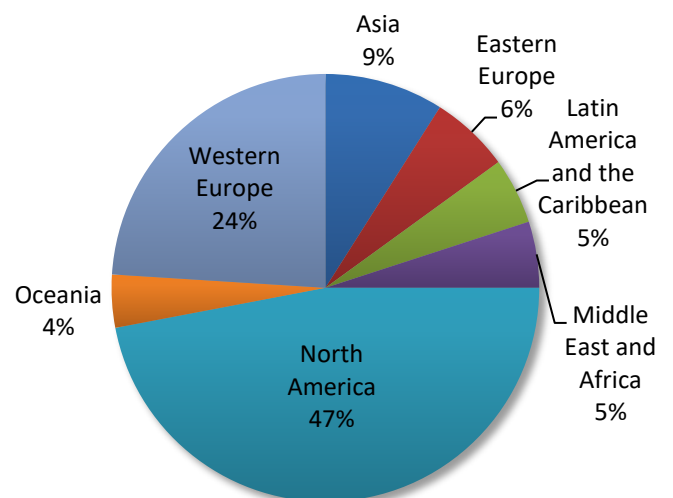

ICF Membership by region